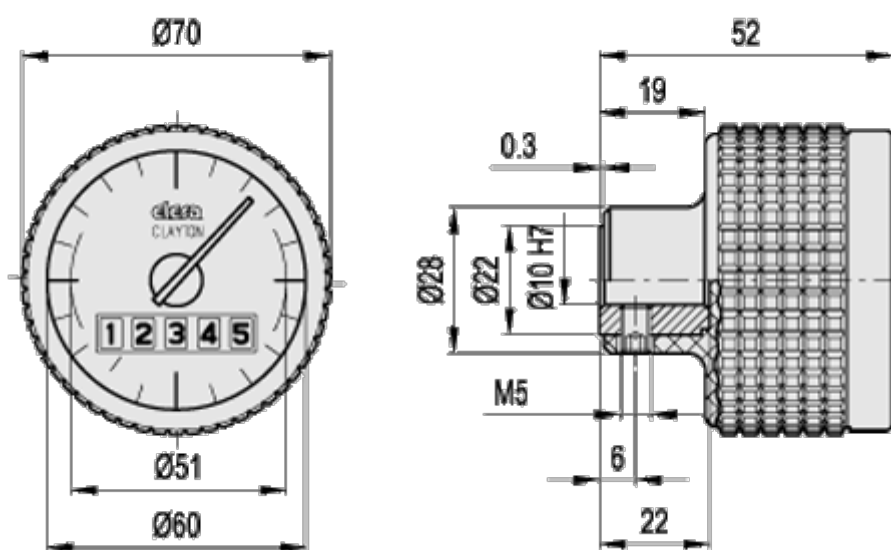

Data Sheet

Article number: 2307058581
Description: E+G Gravity indicator
MBT.70-GW12-0002.0-D

Measures

Indicator accuracy = 0,05